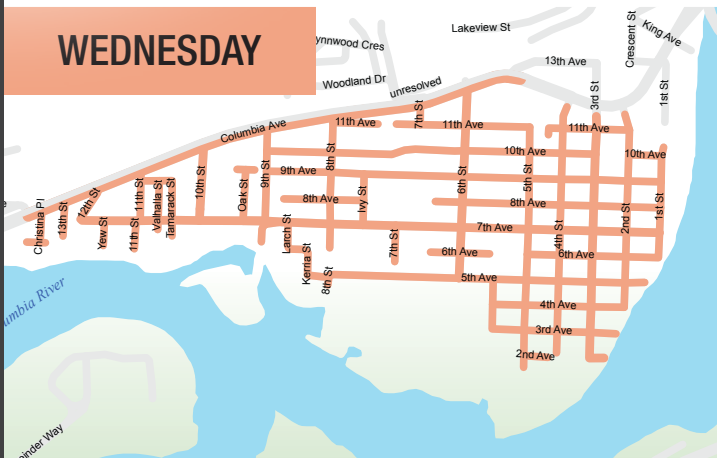

# GARBAGE, RECYCLING & YARD WASTE CURBSIDE COLLECTION SCHEDULE

**WASTE MANAGEMENT WORKS ON ALL HOLIDAYS EXCEPT FOR CHRISTMAS AND NEW YEAR'S DAY.**

TUESDAY

**Curbside collection will happen on your collection day as indicated on the map. Locations are colour coded by day of the week. Please have your garbage/recycling and yard waste on the curb by 7:00 am for collection. All garbage must fit into the City supplied cart.**

## LEGEND

- Monday
- Tuesday
- Wednesday
- Thursday

WEDNESDAY

THURSDAY