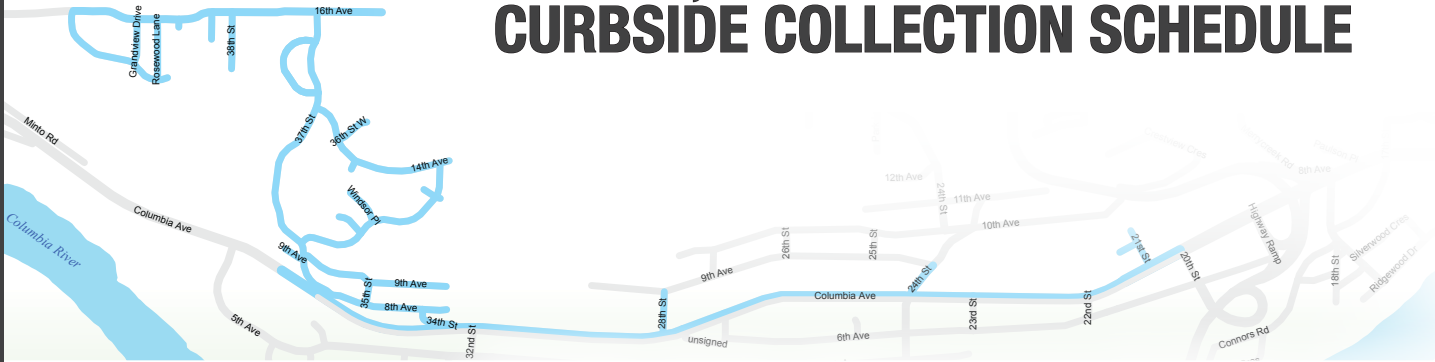

# GARBAGE, RECYCLING & YARD WASTE CURBSIDE COLLECTION SCHEDULE

**WASTE MANAGEMENT WORKS ON ALL HOLIDAYS EXCEPT FOR CHRISTMAS AND NEW YEAR'S DAY.**

TUESDAY

**Curbside collection will happen on your collection day as indicated on the map. Locations are colour coded by day of the week. Please have your garbage/recycling and yard waste on the curb by 7:00 am for collection. All garbage must fit into the City supplied cart.**

## LEGEND

- Monday
- Tuesday
- Wednesday
- Thursday

WEDNESDAY

THURSDAY