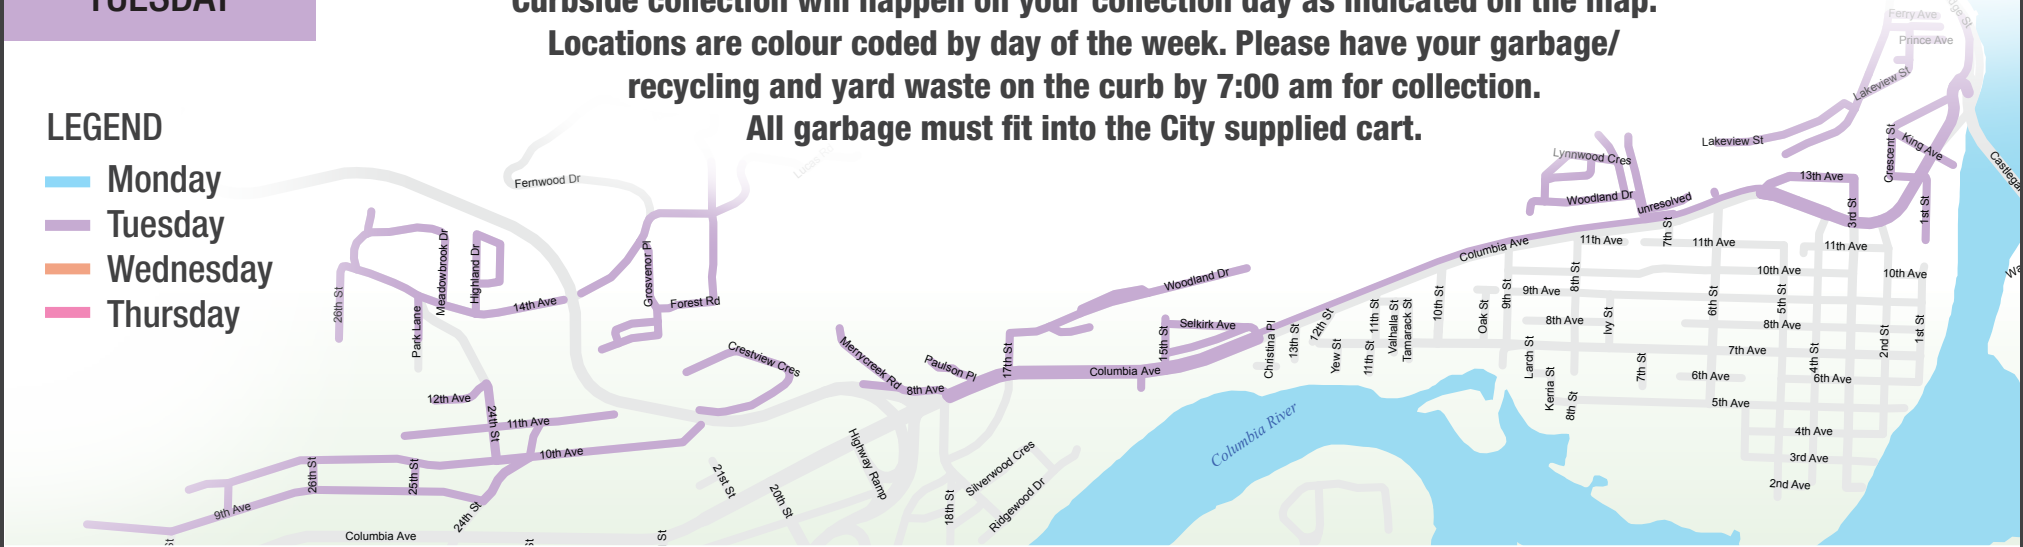

# GARBAGE, RECYCLING & YARD WASTE CURBSIDE COLLECTION SCHEDULE

**WASTE MANAGEMENT WORKS ON ALL HOLIDAYS EXCEPT FOR CHRISTMAS AND NEW YEAR'S DAY.**

TUESDAY

**Curbside collection will happen on your collection day as indicated on the map. Locations are colour coded by day of the week. Please have your garbage/recycling and yard waste on the curb by 7:00 am for collection. All garbage must fit into the City supplied cart.**

## LEGEND

- Monday
- Tuesday
- Wednesday
- Thursday

WEDNESDAY

THURSDAY