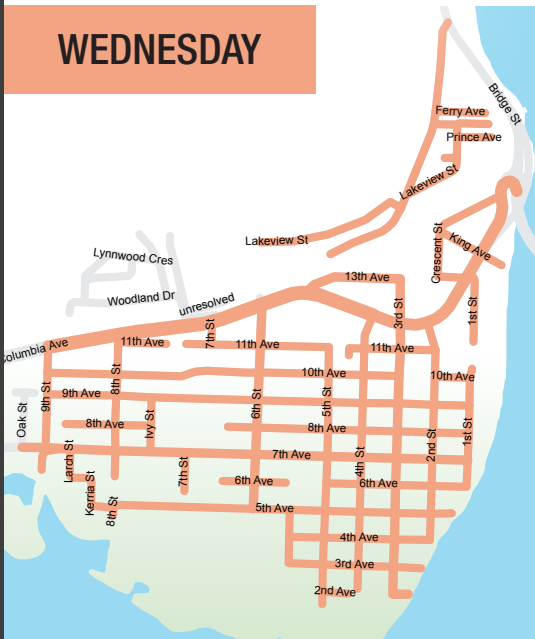

GARBAGE, RECYCLING & YARD WASTE CURBSIDE COLLECTION SCHEDULE

WASTE MANAGEMENT WORKS ON ALL HOLIDAYS EXCEPT FOR CHRISTMAS AND NEW YEAR'S DAY.

Curbside collection will happen on your collection day as indicated on the map. Locations are colour coded by day of the week. Please have your garbage/recycling and yard waste on the curb by 7:00 am for collection. All garbage must fit into the City supplied cart.

MONDAY

TUESDAY

- LEGEND**
- Monday
 - Tuesday
 - Wednesday
 - Thursday

WEDNESDAY

THURSDAY