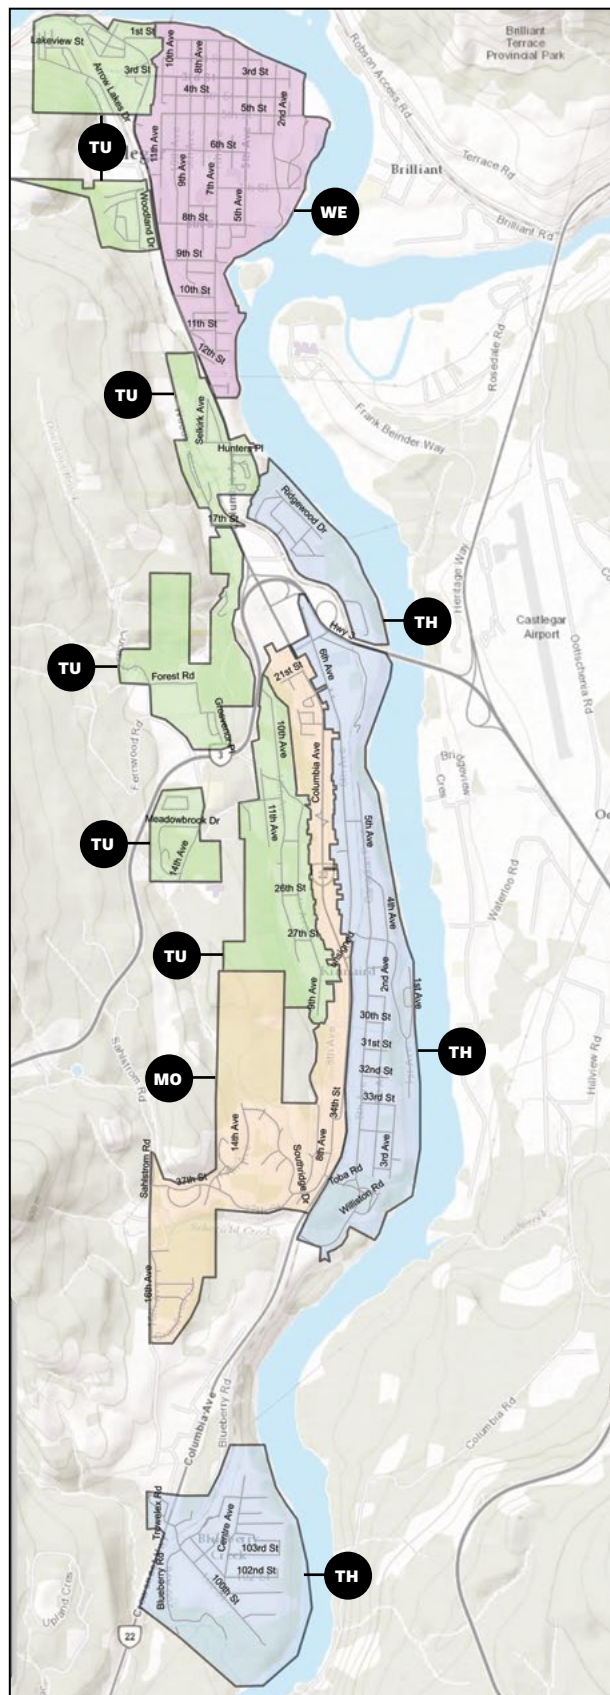

2023 Collection

CASTLEGAR
CURBSIDE COLLECTION

What do I put out each week?

The key and calendar below show which carts and bins will be collected each week. Please note the change in collection starts August 21, 2023. Use the map on the previous page to identify your collection zone and collection day. Collection is scheduled Monday to Thursday. Your collection day will be the same day each week.* Also see the Curbside Collection tab for more details about collection procedures and guidelines.

New collection schedule and Organics cart pick up begins!

SEPTEMBER 2023

SUN	MON	TUE	WED	THU	FRI	SAT
					1	2
3	4	5	6	7	8	9
10	11	12	13	14	15	16
17	18	19	20	21	22	23
24	25	26	27	28	29	30

OCTOBER 2023

SUN	MON	TUE	WED	THU	FRI	SAT
1	2	3	4	5	6	7
8	9	10	11	12	13	14
15	16	17	18	19	20	21
22	23	24	25	26	27	28
29	30	31				

SEPTEMBER 2024

SUN	MON	TUE	WED	THU	FRI	SAT
1	2	3	4	5	6	7
8	9	10	11	12	13	14
15	16	17	18	19	20	21
22	23	24	25	26	27	28
29	30					

OCTOBER 2024

SUN	MON	TUE	WED	THU	FRI	SAT
		1	2	3	4	5
6	7	8	9	10	11	12
13	14	15	16	17	18	19
20	21	22	23	24	25	26
27	28	29	30	31		

NOVEMBER 2024

SUN	MON	TUE	WED	THU	FRI	SAT
					1	2
3	4	5	6	7	8	9
10	11	12	13	14	15	16
17	18	19	20	21	22	23
24	25	26	27	28	29	30

DECEMBER 2024

SUN	MON	TUE	WED	THU	FRI	SAT
1	2	3	4	5	6	7
8	9	10	11	12	13	14
15	16	17	18	19	20	21
22	23	24	25	26	27	28
29	30	31				