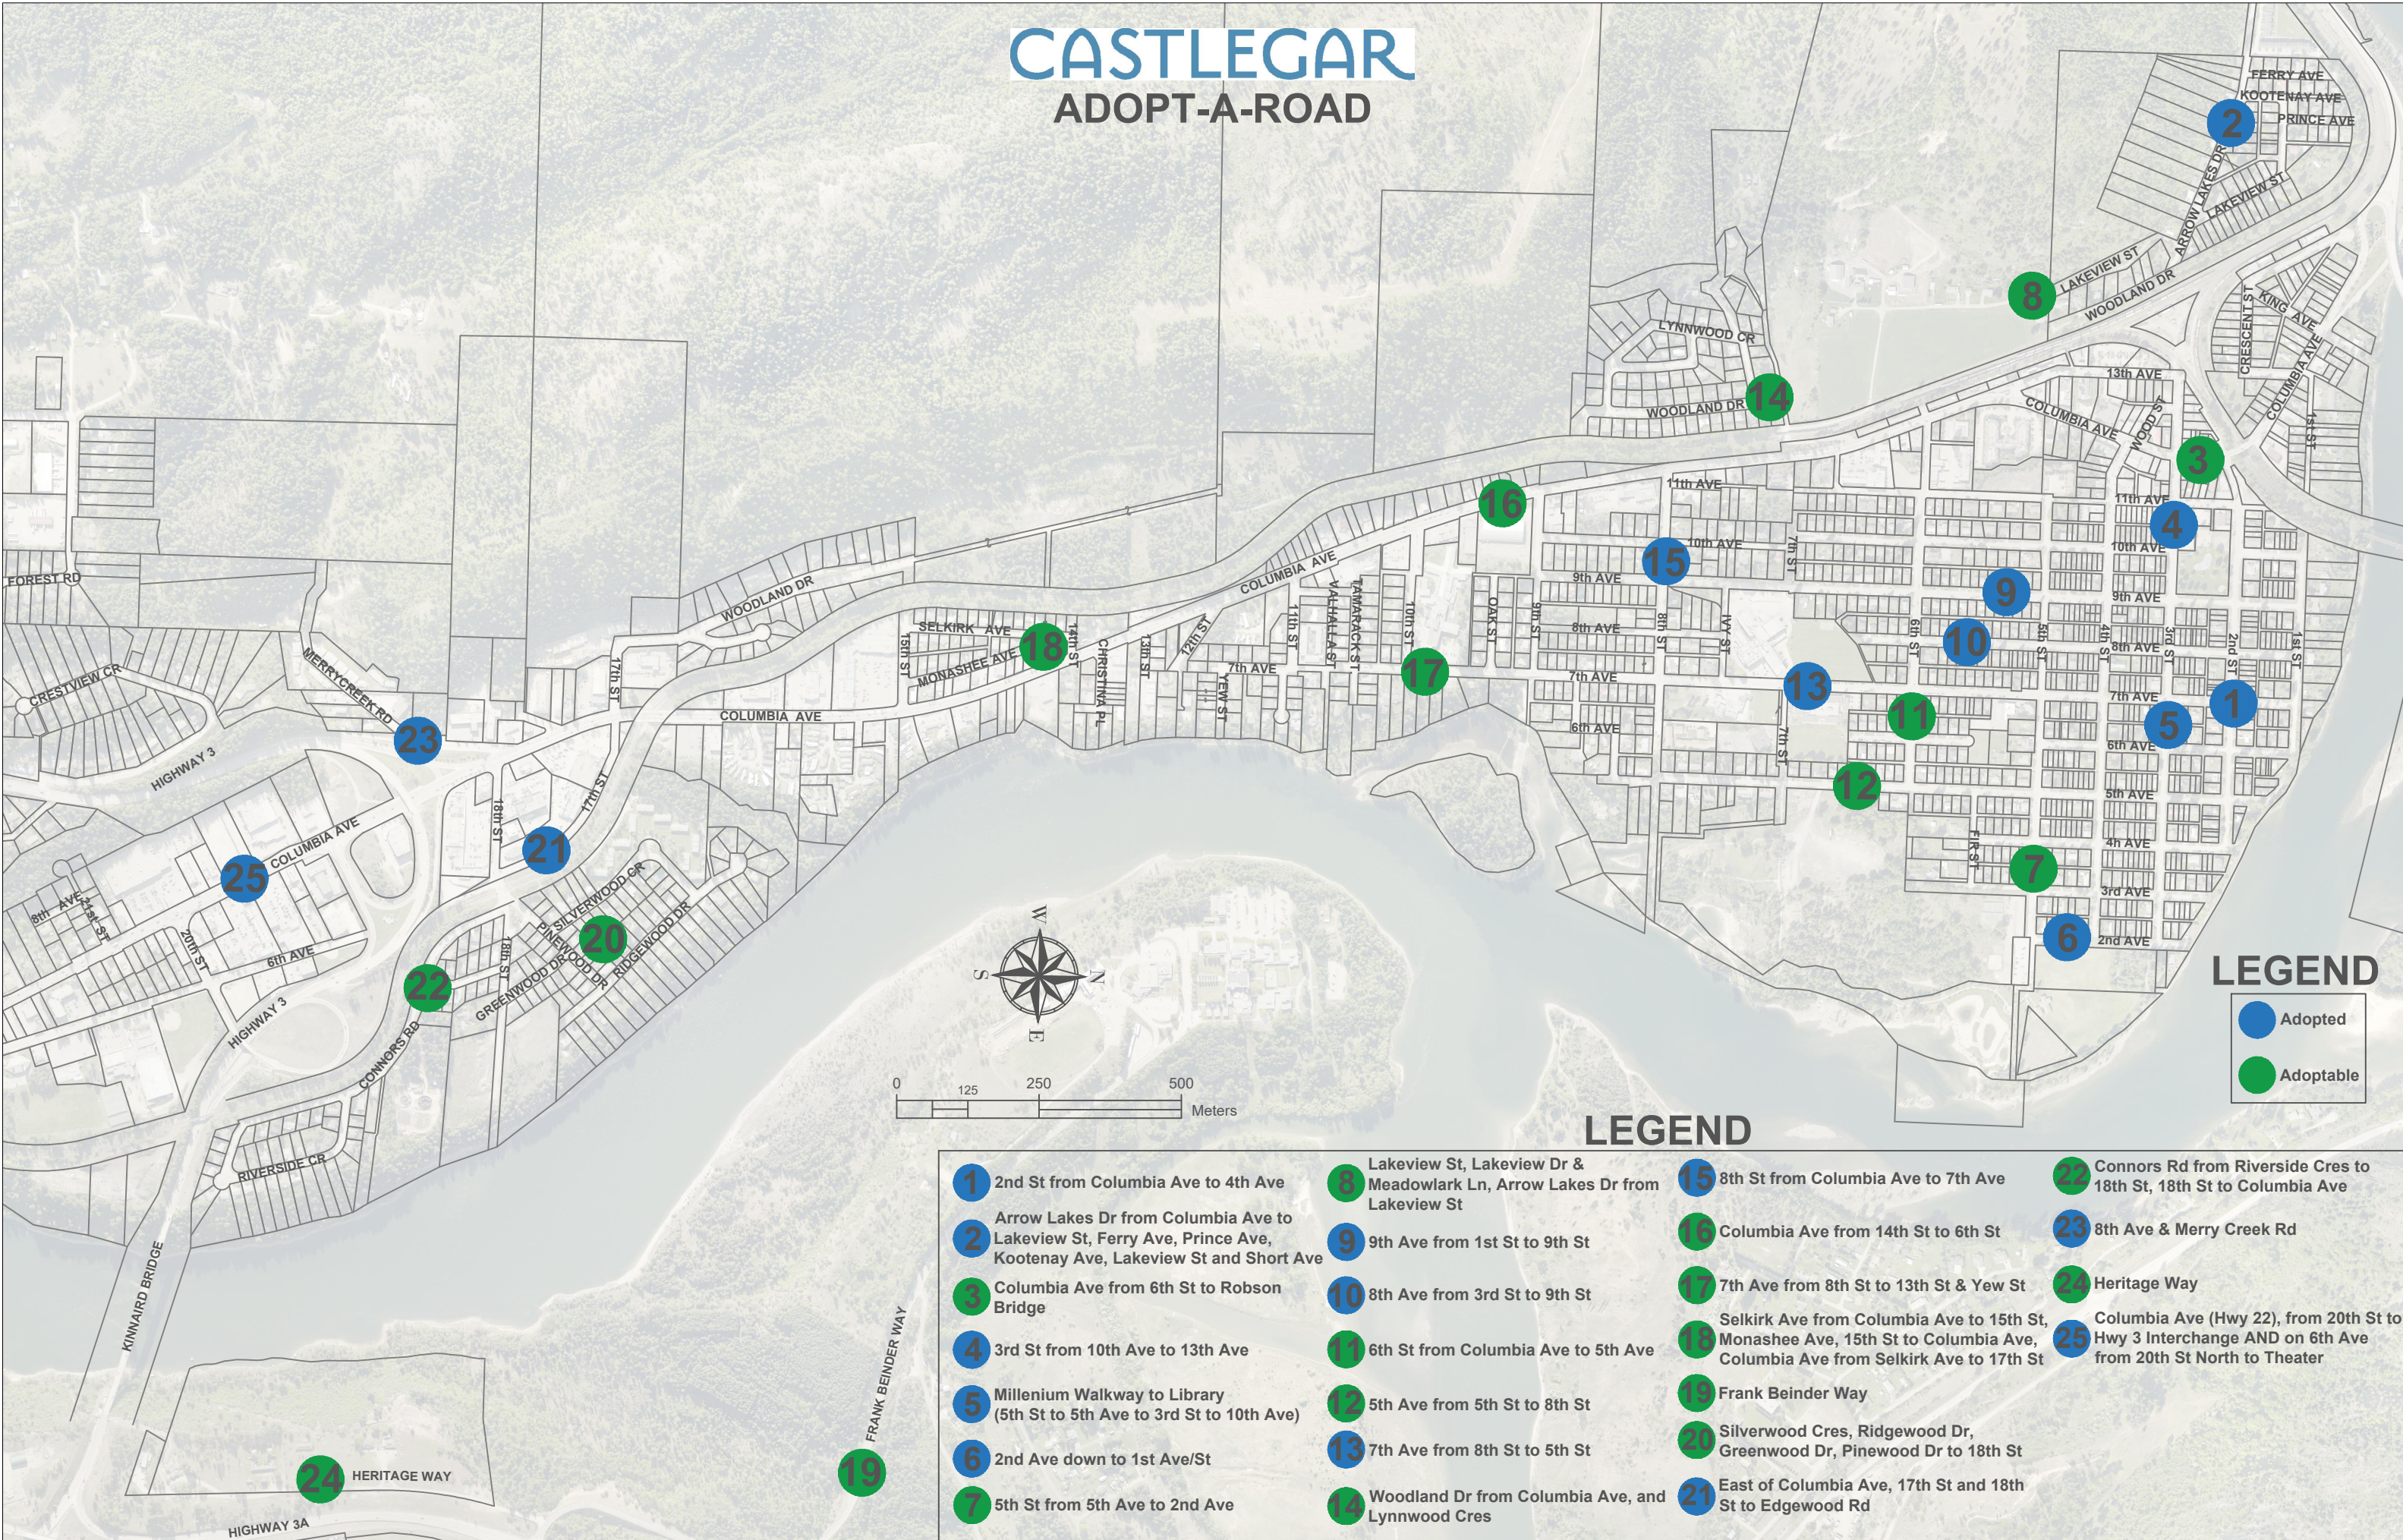

CASTLEGAR

ADOPT-A-ROAD

LEGEND

- Adopted
- Adoptable

LEGEND

1 2nd St from Columbia Ave to 4th Ave	8 Lakeview St, Lakeview Dr & Meadowlark Ln, Arrow Lakes Dr from Lakeview St	15 8th St from Columbia Ave to 7th Ave	22 Connors Rd from Riverside Cres to 18th St, 18th St to Columbia Ave
2 Arrow Lakes Dr from Columbia Ave to Lakeview St, Ferry Ave, Prince Ave, Kootenay Ave, Lakeview St and Short Ave	9 9th Ave from 1st St to 9th St	16 Columbia Ave from 14th St to 6th St	23 8th Ave & Merry Creek Rd
3 Columbia Ave from 6th St to Robson Bridge	10 8th Ave from 3rd St to 9th St	17 7th Ave from 8th St to 13th St & Yew St	24 Heritage Way
4 3rd St from 10th Ave to 13th Ave	11 6th St from Columbia Ave to 5th Ave	Selkirk Ave from Columbia Ave to 15th St, Monashee Ave, 15th St to Columbia Ave, Columbia Ave from Selkirk Ave to 17th St	25 Columbia Ave (Hwy 22), from 20th St to Hwy 3 Interchange AND on 6th Ave from 20th St North to Theater
5 Millenium Walkway to Library (5th St to 5th Ave to 3rd St to 10th Ave)	12 5th Ave from 5th St to 8th St	19 Frank Beinder Way	
6 2nd Ave down to 1st Ave/St	13 7th Ave from 8th St to 5th St	20 Silverwood Cres, Ridgewood Dr, Greenwood Dr, Pinewood Dr to 18th St	
7 5th St from 5th Ave to 2nd Ave	14 Woodland Dr from Columbia Ave, and Lynnwood Cres	21 East of Columbia Ave, 17th St and 18th St to Edgewood Rd