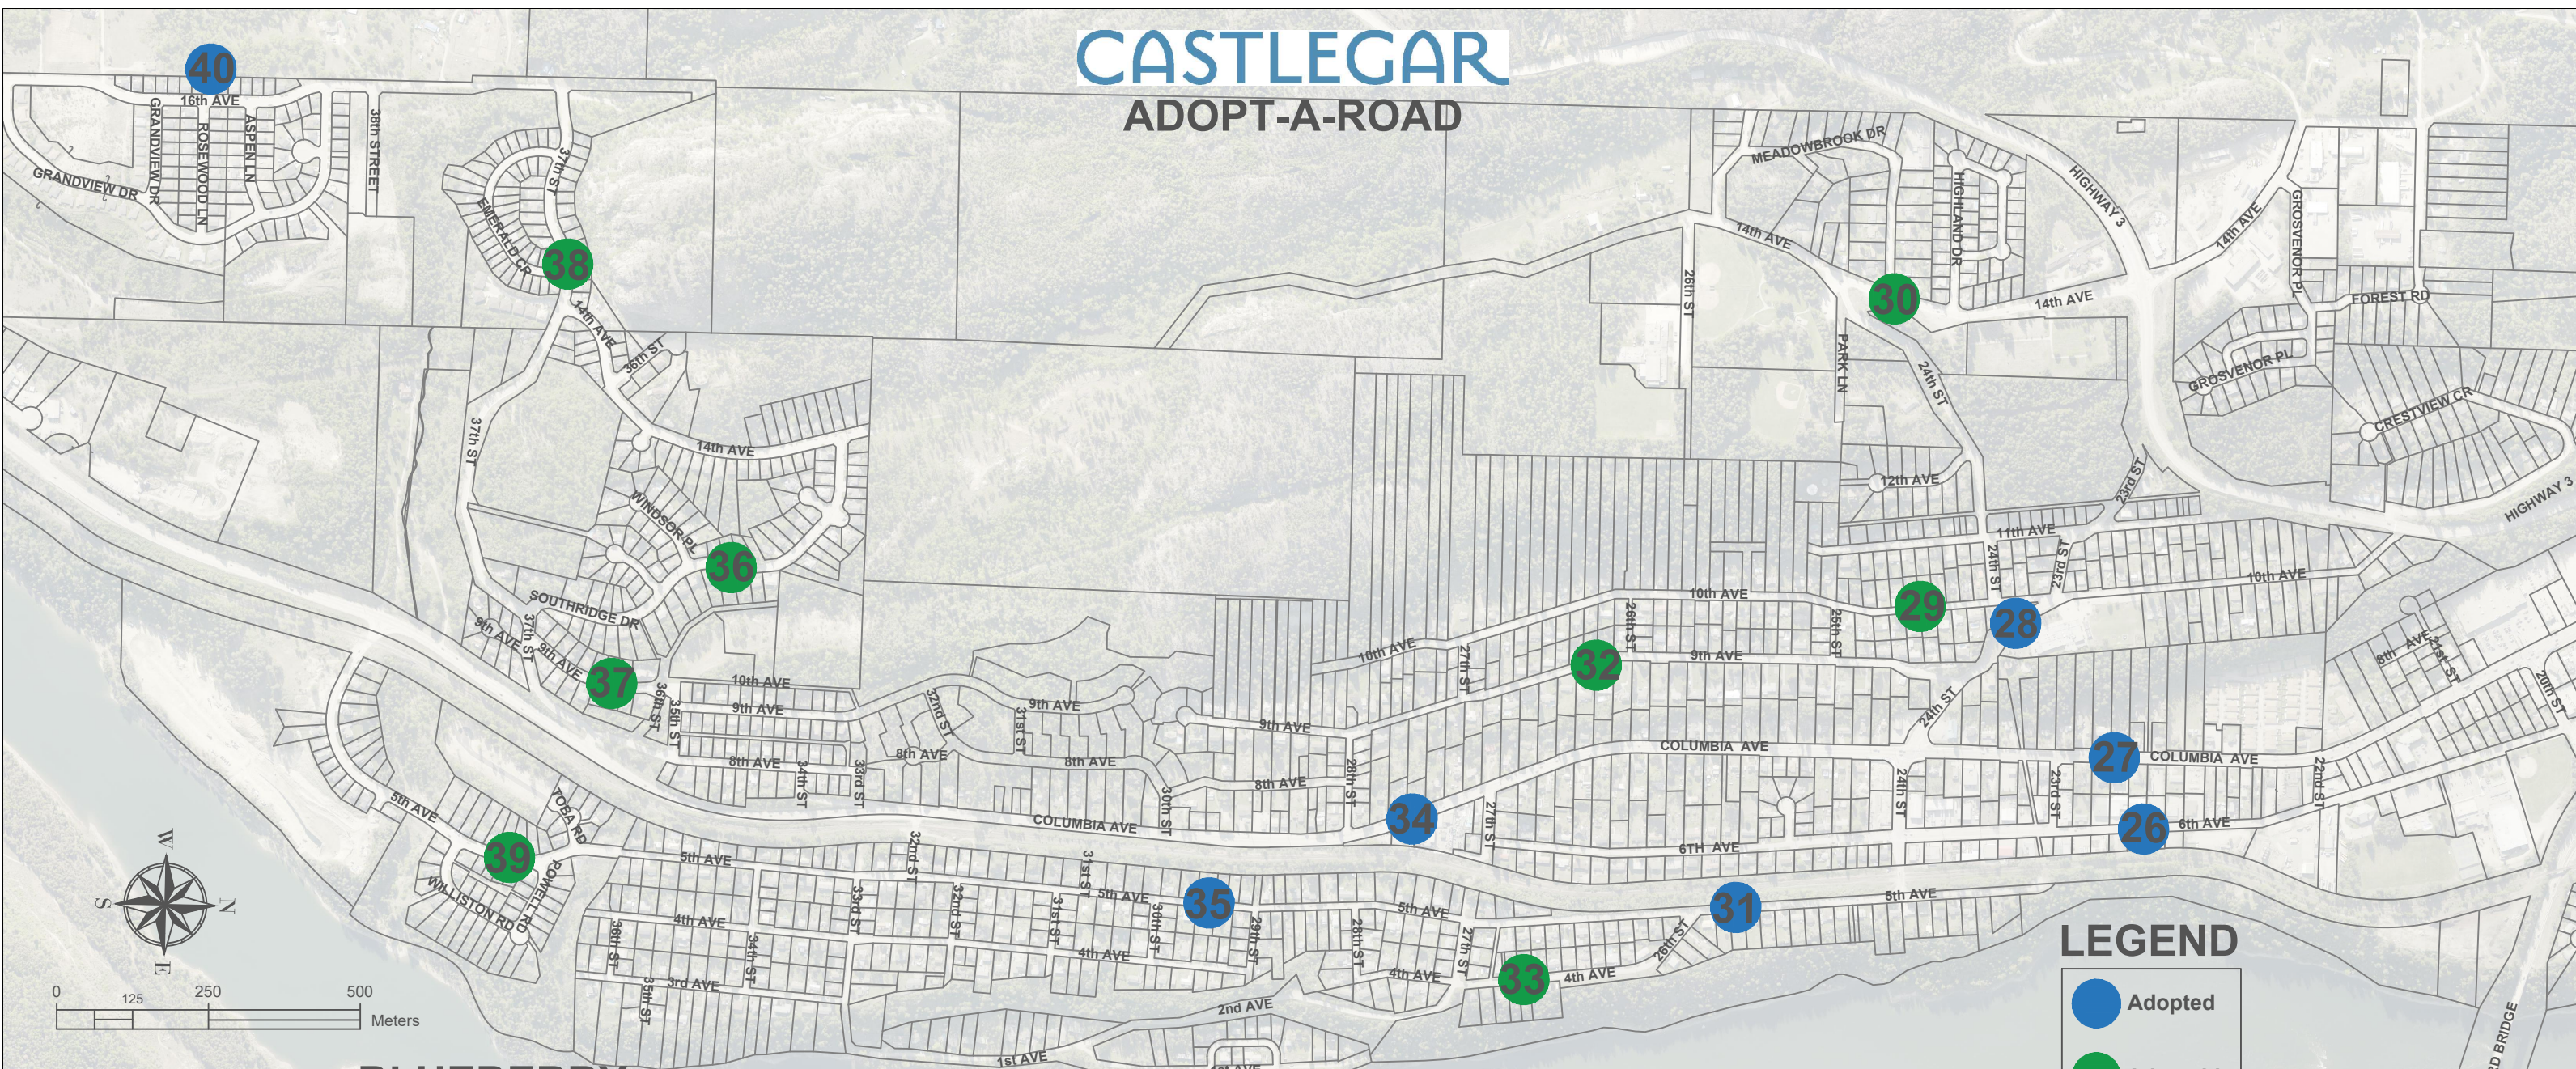

CASTLEGAR

ADOPT-A-ROAD