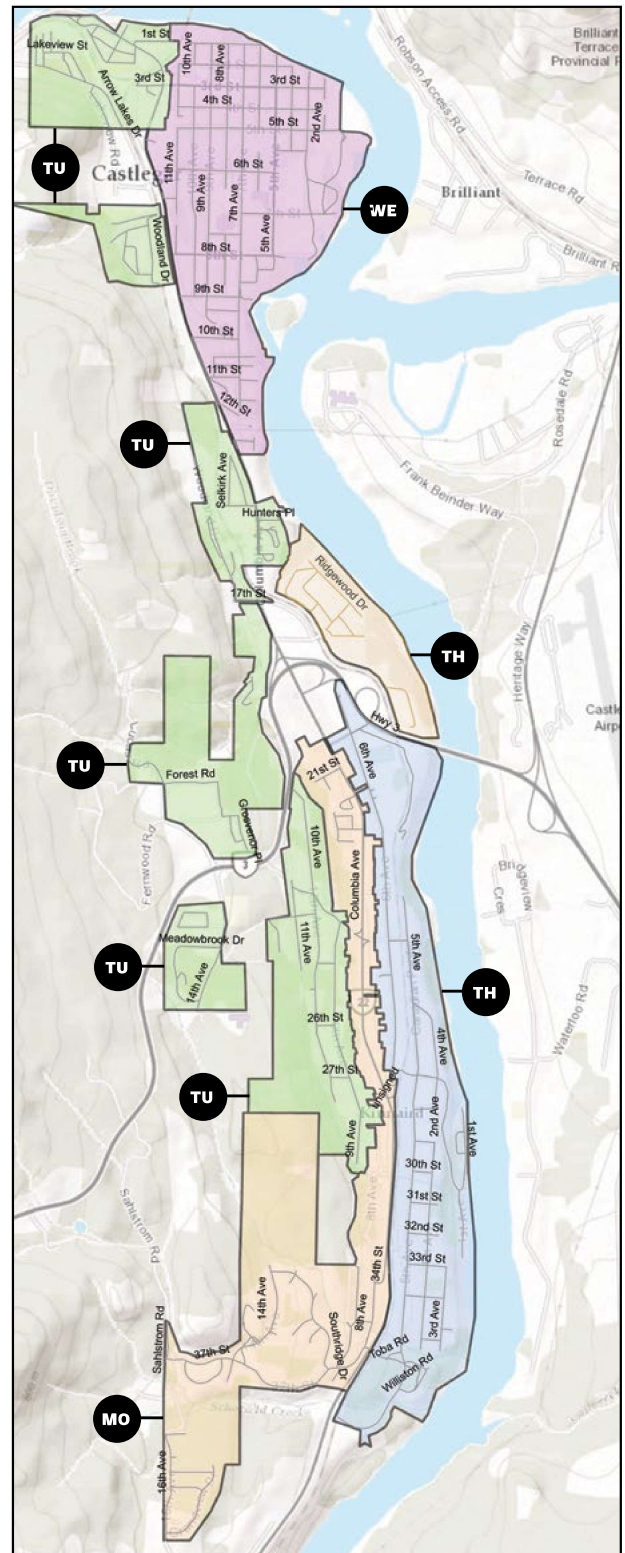

Collection

CASTLEGAR
CURBSIDE COLLECTION

What is my collection day?

Use the map to identify your collection zone – this is the pick-up day for your organics, recycling and garbage. The monthly calendars on the next page show what is collected each week.

Zone Key

MO	MONDAYS
TU	TUESDAYS
WE	WEDNESDAYS
TH	THURSDAYS

Questions?

For curbside collection information, missed collections or cart replacements call

📞 **250-365-5979** or email

✉️ civicworks@castlegar.ca

On Collection Day

See the curbside collection tab for more information on setting your carts at the curb.

On your scheduled collection day, place your unlocked carts or bins at the curb between 4 a.m. and 7 a.m. Do not put carts or bins out the night before as this attracts wildlife. Fines may be issued for carts or bins placed at the curb outside this window.

Need reminders? We have an app for that!

Sign up for collection day reminders and service alerts with our free app.

- Search Recycle Coach using Google Play or the App Store
- Or go to recyclecoach.com